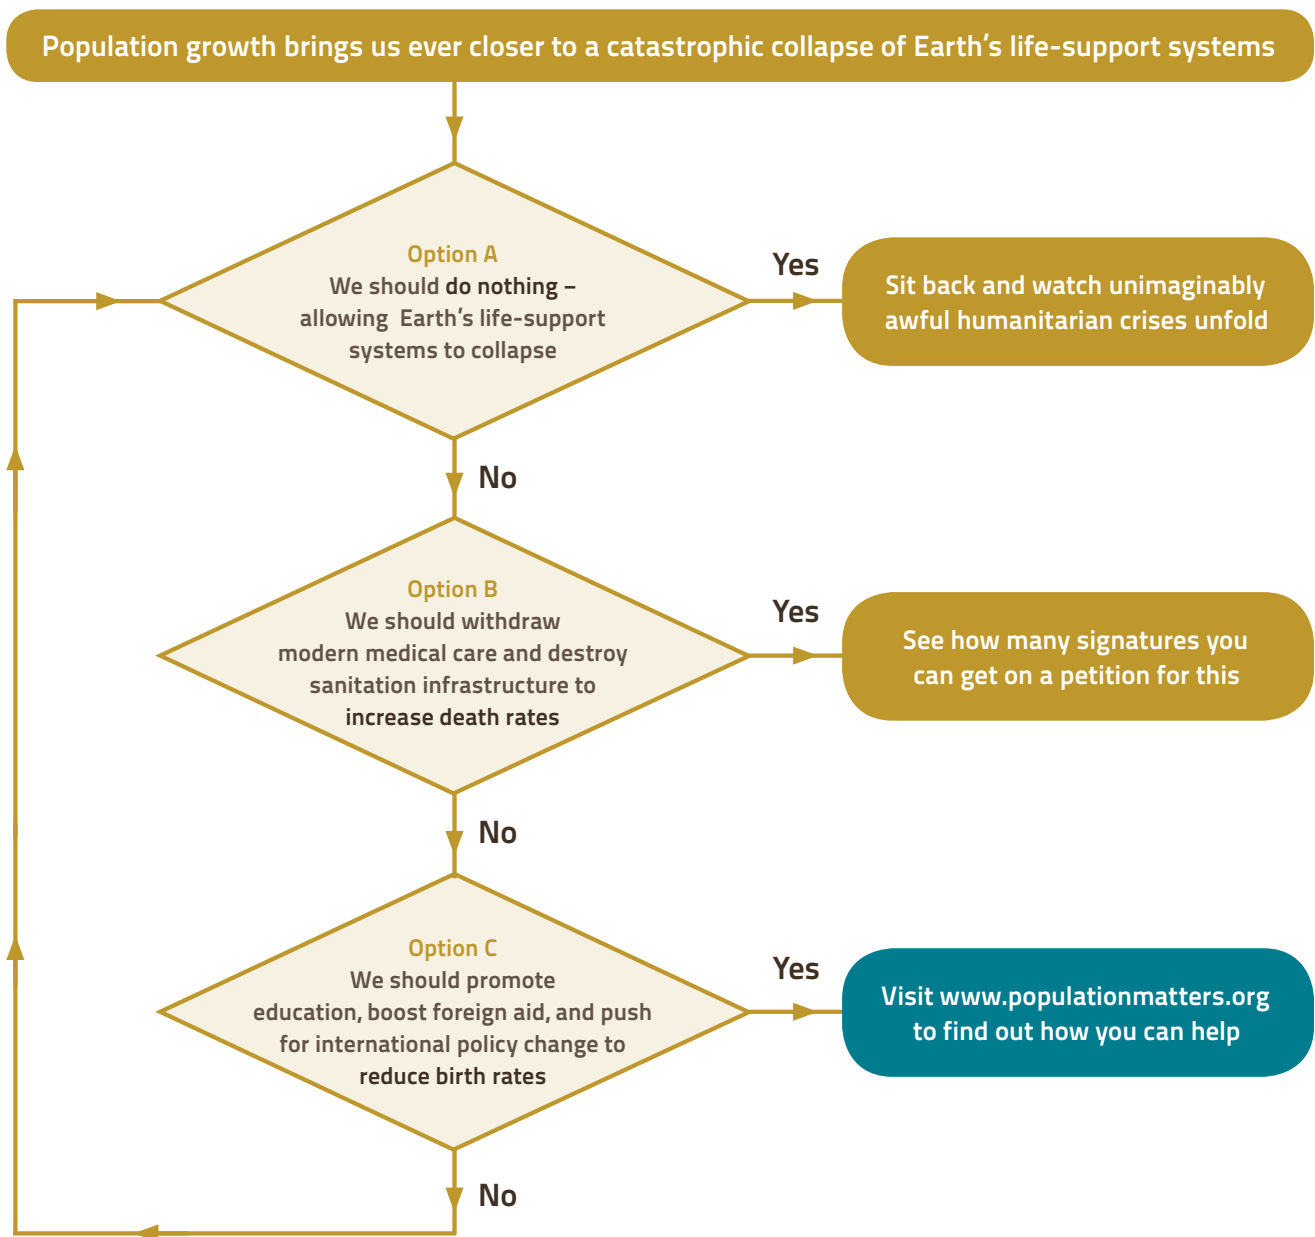

## for a sustainable future

# Here are some facts

- 1 The Earth has only **finite resources** for humans – as well as the species with whom we share it – and only a **finite capacity** to process our waste
- 2 Even with our technological advances, the **size of the population** is already **past the level** that the planet can continue to sustain
- 3 Nationally and globally, the **birth rate** is currently **greater than** the **death rate**, which means that **every day that goes by** we are **pushing the planet further past its carrying capacity**

The flowchart below will help you decide the best course of action...

Find out more at [www.populationmatters.org](http://www.populationmatters.org)